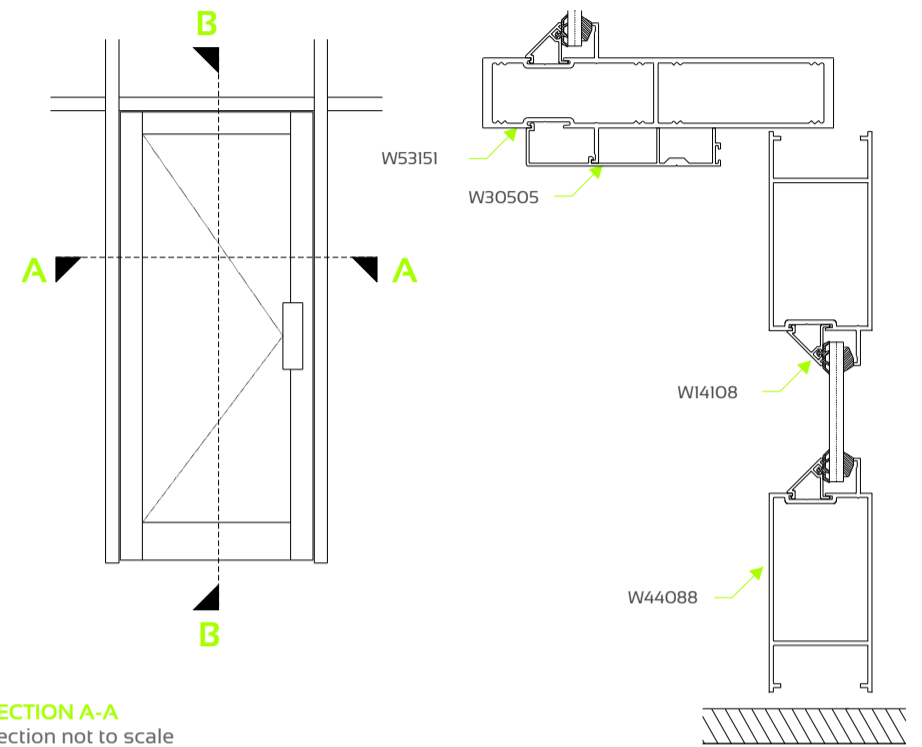

CLIP 44 SHOP FRONT HINGED DOOR

Single Open Inward Only

SECTION B-B
Section not to scale

SECTION A-A
Section not to scale

 DIE No. W55362 Frame Rec Back 150mm	 DIE No. W56084 Frame Rec Back 130mm	 DIE No. W55363 Frame Rec Back 120mm	 DIE No. W55364 Frame Rec Back 105mm	 DIE No. W55365 Frame Rec Back 95mm
 DIE No. W53194 Frame Flat Back 75mm 26E	 DIE No. W44084 Frame Flat Back 75mm 26E	 DIE No. W26154 Frame Open Back 75mm 26C	 DIE No. W53365 Mullion 75mm Dbl Rec 26D	
 DIE No. W44091 Mullion 105mm W105	 DIE No. W44092 Mullion 120mm W120	 DIE No. W56083 Mullion 130mm W130	 DIE No. W53151 Mullion 150mm W150	 DIE No. W54043 Mullion 150mm W150
 DIE No. W44083 Mullion 75mm 26	 DIE No. W44090 Mullion 95mm W95	 DIE No. W44087 Head/Sill Rail 50mm R7	 DIE No. W44088 Head/Sill Rail 85mm R4	 DIE No. W44094 Head/Sill Rail 150mm R6
				 DIE No. W54986 Boxed Threshold
 DIE No. W44093 Stile 45mm W/Pile R3 SP	 DIE No. W44099 Stile 45mm With Lip R12 S	 DIE No. W53666 Stile 60mm W/Pile R11 W	 DIE No. W53566 Stile 60mm With lip R11 S	 DIE No. W53099 Stile 60mm R11
	 DIE No. W53407 Stile 90mm W/Pile R9 W	 DIE No. W54720 Stile 90mm With lip R9 SP		
 DIE No. W53033 Mid Rail 30mm Glazing Bar	 DIE No. W44089 Mid Rail 85mm R4 SP	 DIE No. W29368 Adaptor Door For W95	 DIE No. W29367 Adaptor Door For W120	 DIE No. W33174 Jamb Flyscreen Frame LH
		 DIE No. W29366 Adaptor Door for W105	 DIE No. W26150 Adaptor Door	 DIE No. W29247 Cottage Pane Colonial bar
 DIE No. W30505 Adaptor Door For W150	 DIE No. W23197 Adaptor Pivot Door Head	 DIE No. W26843 Channel 44.4x19 Clip44 Comp	 DIE No. W26207 Adaptor Pivot Door Head	 DIE No. W55456 Spigot Box Support
		 DIE No. W25025 Flat Bar 40x2.5	 DIE No. W27882 Bead Double Glazing	 DIE No. W14109 Square Bead
			 DIE No. W14108 Bevel Bead	