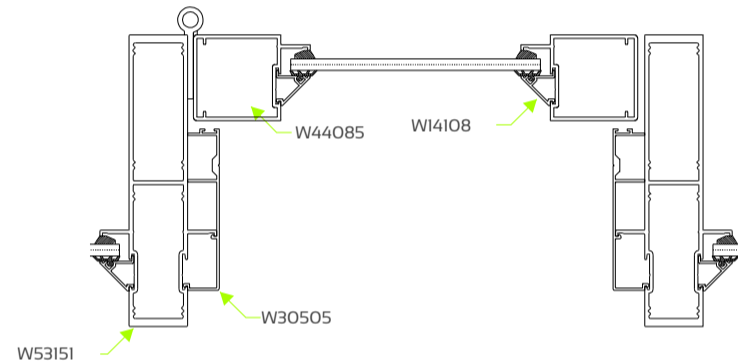

CLIP 44 SHOP FRONT HINGED DOOR

Single Open Inward Only

SECTION B-B
Section not to scale

SECTION A-A
Section not to scale

 DIE No. W55362 Frame Rec Back 150mm	 DIE No. W56084 Frame Rec Back 130mm	 DIE No. W55363 Frame Rec Back 120mm	 DIE No. W55364 Frame Rec Back 105mm	 DIE No. W55365 Frame Rec Back 95mm
 DIE No. W53194 Frame Flat Back 75mm 26E	 DIE No. W44084 Frame Flat Back 75mm 26E	 DIE No. W26154 Frame Open Back 75mm 26C	 DIE No. W53365 Mullion 75mm Dbl Rec 26D	
 DIE No. W44091 Mullion 105mm W105	 DIE No. W44092 Mullion 120mm W120	 DIE No. W56083 Mullion 130mm W130	 DIE No. W53151 Mullion 150mm W150	 DIE No. W54043 Mullion 150mm W150
 DIE No. W44083 Mullion 75mm 26	 DIE No. W44090 Mullion 95mm W95	 DIE No. W44087 Head/Sill Rail 50mm R7	 DIE No. W44088 Head/Sill Rail 85mm R4	 DIE No. W44094 Head/Sill Rail 150mm R6
				 DIE No. W54986 Boxed Threshold
 DIE No. W44093 Stile 45mm W/Pile R3 SP	 DIE No. W44099 Stile 45mm With Lip R12 S	 DIE No. W53666 Stile 60mm W/Pile R11 W	 DIE No. W53566 Stile 60mm With lip R11 S	 DIE No. W53099 Stile 60mm R11
	 DIE No. W53407 Stile 90mm W/Pile R9 W	 DIE No. W54720 Stile 90mm With lip R9 SP		
 DIE No. W53033 Mid Rail 30mm Glazing Bar	 DIE No. W44089 Mid Rail 85mm R4 SP	 DIE No. W29368 Adaptor Door For W95	 DIE No. W29367 Adaptor Door For W120	 DIE No. W33174 Jamb Flyscreen Frame LH
		 DIE No. W29366 Adaptor Door for W105	 DIE No. W26150 Adaptor Door	 DIE No. W29247 Cottage Pane Colonial bar
 DIE No. W30505 Adaptor Door For W150	 DIE No. W23197 Adaptor Pivot Door Head	 DIE No. W26843 Channel 44.4x19 Clip44 Comp	 DIE No. W26207 Adaptor Pivot Door Head	 DIE No. W55456 Spigot Box Support
		 DIE No. W25025 Flat Bar 40x2.5	 DIE No. W27882 Bead Double Glazing	 DIE No. W14109 Square Bead
			 DIE No. W14108 Bevel Bead	