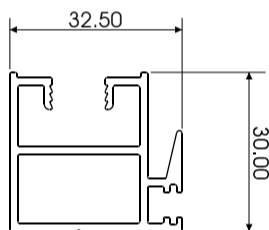

PROFILES

ELITE FRAME HEAD
W31079

ELITE FRAME SILL
W55169

ELITE SASH TOP & BOTTOM
W31082

ELITE FRAME JAMB
W31080

ELITE INTERLOCKER
W55168

ELITE HEAVY DUTY INTERLOCKER
W55167

ELITE LOCK STILE
W55166

ELITE MEETING STILE ADAPTOR
W31082

HARDWARE

HANDLE
EH01NAT - NATURAL
EH01PWT - WHITE
EH01PBK - BLACK

ROLLER HOUSING
EHHOUSE

MINI FLUSH PULL HANDLE
EH254PBK - BLACK
EH254PWT - WHITE

CAM CATCH
EHCCATCH

DRAFT EXCLUDER
ANTI LIFT
ALS005P

8x30 P/HEAD POSI S/S SCREW
STPPS830

HANDLE CATCH & KEEP
EHKEEP

STOPPER WITH SCREW
VS001P
+STPPS820

NON-RETURN VALVE
EHVALVE

ROLLER ONLY
EHROLL

FINPILE
FP67900300FG

CHANNEL H33
JC15005
6.38mm

XX HORIZONTAL WINDOW ASSEMBLY