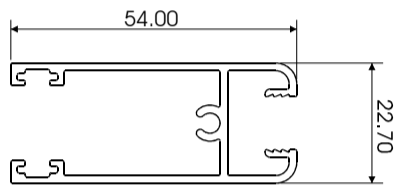

PROFILES

ELITE FRAME HEAD
W31079

ELITE FRAME SILL
W55169

ELITE SASH TOP & BOTTOM
W31082

ELITE FRAME JAMB
W31080

ELITE INTERLOCKER
W55168

ELITE HEAVY DUTY INTERLOCKER
W55167

ELITE LOCK STILE
W55166

ELITE MEETING STILE ADAPTOR
W31082

HARDWARE

HANDLE
EH01NAT - NATURAL
EH01PWT - WHITE
EH01PBK - BLACK

ROLLER HOUSING
EHHOUSE

MINI FLUSH PULL HANDLE
EH254PBK - BLACK
EH254PWT - WHITE

CAM CATCH
EHCCATCH

DRAFT EXCLUDER
ANTI LIFT
ALS005P

8x30 P/HEAD POSI S/S SCREW
STPPS830

HANDLE CATCH & KEEP
EHKEEP

STOPPER WITH SCREW
VS001P
+STPPS820

NON-RETURN VALVE
EHVALVE

ROLLER ONLY
EHROLL

FINPILE
FP67900300FG

CHANNEL H33
JC15005
6.38mm

XX HORIZONTAL WINDOW ASSEMBLY