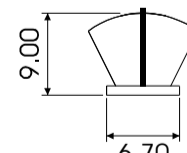

8x30 P/HEAD POSI S/S SCREW
STPPS830

HANDLE CATCH & KEEP
EHKEEP

STOPPER WITH SCREW
VS001P
+STPPS820

NON-RETURN VALVE
EHVALVE

ROLLER ONLY
EHROLL

FINPILE
FP67900300FG

CHANNEL H33
JC15005
6.38mm

XX HORIZONTAL WINDOW ASSEMBLY

SECTION A-A

SECTION B-B

XXXX HORIZONTAL WINDOW ASSEMBLY

SECTION A-A

DRAWINGS ARE NOT TO SCALE