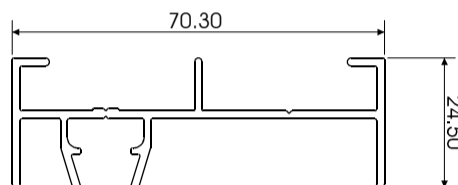

PROFILES

ELITE FRAME HEAD
W31079

ELITE FRAME SILL
W55169

ELITE SASH TOP & BOTTOM
W31082

ELITE FRAME JAMB
W31080

ELITE INTERLOCKER
W55168

ELITE HEAVY DUTY INTERLOCKER
W55167

ELITE LOCK STILE
W55166

ELITE MEETING STILE ADAPTOR
W31082

HARDWARE

HANDLE
EH01NAT - NATURAL
EH01PWT - WHITE
EH01PBK - BLACK

ROLLER HOUSING
EHHOUSE

MINI FLUSH PULL HANDLE
EH254PBK - BLACK
EH254PWT - WHITE

CAM CATCH
EHCCATCH

DRAFT EXCLUDER
ANTI LIFT
ALS005P

8x30 P/HEAD POSI S/S SCREW
STPPS830

HANDLE CATCH & KEEP
EHKEEP

STOPPER WITH SCREW
VS001P
+STPPS820

NON-RETURN VALVE
EHVALVE

ROLLER ONLY
EHROLL

FINPILE
FP67900300FG

CHANNEL H33
JC15005
6.38mm

XX HORIZONTAL WINDOW ASSEMBLY

SECTION A-A

SECTION B-B

XXXX HORIZONTAL WINDOW ASSEMBLY

SECTION A-A

DRAWINGS ARE NOT TO SCALE