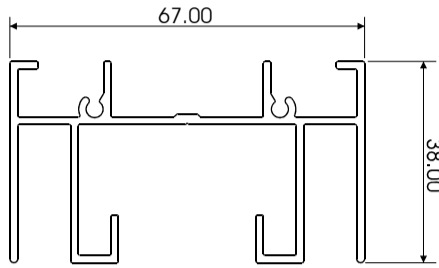

PROFILES

ELITE FRAME HEAD
W31079

ELITE FRAME SILL
W55169

ELITE SASH TOP & BOTTOM
W31082

ELITE FRAME JAMB
W31080

ELITE INTERLOCKER
W55168

ELITE HEAVY DUTY INTERLOCKER
W55167

ELITE LOCK STILE
W55166

ELITE MEETING STILE ADAPTOR
W31082

HARDWARE

HANDLE
EH01NAT - NATURAL
EH01PWT - WHITE
EH01PBK - BLACK

ROLLER HOUSING
EHHOUSE

MINI FLUSH PULL HANDLE
EH254PBK - BLACK
EH254PWT - WHITE

CAM CATCH
EHCCATCH

DRAFT EXCLUDER
ANTI LIFT
ALS005P

8x30 P/HEAD POSI S/S SCREW
STPPS830

HANDLE CATCH & KEEP
EHKEEP

STOPPER WITH SCREW
VS001P
+STPPS820

NON-RETURN VALVE
EHVALVE

ROLLER ONLY
EHROLL

FINPILE
FP67900300FG

CHANNEL H33
JC15005
6.38mm

XX HORIZONTAL WINDOW ASSEMBLY

SECTION A-A

SECTION B-B

XXXX HORIZONTAL WINDOW ASSEMBLY

SECTION A-A

DRAWINGS ARE NOT TO SCALE