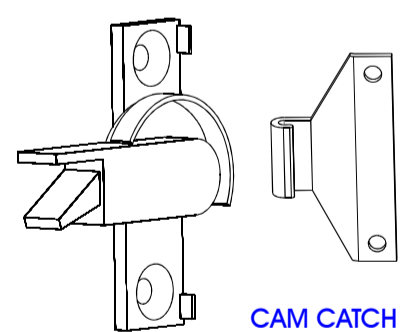

PROFILES

ELITE FRAME HEAD
W31079

ELITE FRAME SILL
W55169

ELITE SASH TOP & BOTTOM
W31082

ELITE FRAME JAMB
W31080

ELITE INTERLOCKER
W55168

ELITE HEAVY DUTY INTERLOCKER
W55167

ELITE LOCK STILE
W55166

ELITE MEETING STILE ADAPTOR
W31082

HARDWARE

HANDLE
EH01NAT - NATURAL
EH01PWT - WHITE
EH01PBK - BLACK

ROLLER HOUSING
EHHOUSE

MINI FLUSH PULL HANDLE
EH254PBK - BLACK
EH254PWT - WHITE

CAM CATCH
EHCCATCH

DRAFT EXCLUDER
ANTI LIFT
ALS005P

8x30 P/HEAD POSI S/S SCREW
STPPS830

HANDLE CATCH & KEEP
EHKEEP

STOPPER WITH SCREW
VS001P
+STPPS820

NON-RETURN VALVE
EHVALVE

ROLLER ONLY
EHROLL

FINPILE
FP67900300FG

CHANNEL H33
JC15005
6.38mm

XX HORIZONTAL WINDOW ASSEMBLY