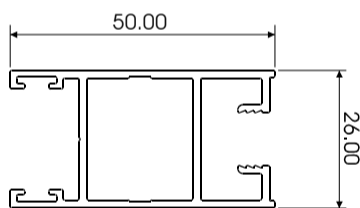

PROFILES

ELITE FRAME HEAD
W31079

ELITE FRAME SILL
W55169

ELITE SASH TOP & BOTTOM
W31082

ELITE FRAME JAMB
W31080

ELITE INTERLOCKER
W55168

ELITE HEAVY DUTY INTERLOCKER
W55167

ELITE LOCK STILE
W55166

ELITE MEETING STILE ADAPTOR
W31082

HARDWARE

HANDLE
EH01NAT - NATURAL
EH01PWT - WHITE
EH01PBK - BLACK

ROLLER HOUSING
EHHOUSE

MINI FLUSH PULL HANDLE
EH254PBK - BLACK
EH254PWT - WHITE

CAM CATCH
EHCCATCH

DRAFT EXCLUDER
ANTI LIFT
ALS005P