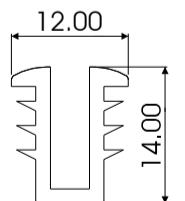

8x30 P/HEAD POSI S/S SCREW
STPPS830

HANDLE CATCH & KEEP
EHKEEP

STOPPER WITH SCREW
VS001P
+STPPS820

NON-RETURN VALVE
EHVALVE

ROLLER ONLY
EHROLL

FINPILE
FP67900300FG

CHANNEL H33
JC15005
6.38mm

XX HORIZONTAL WINDOW ASSEMBLY

SECTION A-A

SECTION B-B

XXXX HORIZONTAL WINDOW ASSEMBLY

SECTION A-A

DRAWINGS ARE NOT TO SCALE