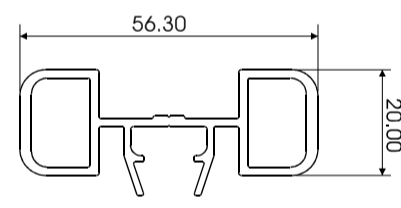

PROFILES

ELITE FRAME HEAD
W31079

ELITE FRAME SILL
W55169

ELITE SASH TOP & BOTTOM
W31082

ELITE FRAME JAMB
W31080

ELITE INTERLOCKER
W55168

ELITE HEAVY DUTY INTERLOCKER
W55167

ELITE LOCK STILE
W55166

ELITE MEETING STILE ADAPTOR
W31082

HARDWARE

HANDLE
EH01NAT - NATURAL
EH01PWT - WHITE
EH01PBK - BLACK

ROLLER HOUSING
EHHOUSE

MINI FLUSH PULL HANDLE
EH254PBK - BLACK
EH254PWT - WHITE

CAM CATCH
EHCCATCH

DRAFT EXCLUDER
ANTI LIFT
ALS005P

8x30 P/HEAD POSI S/S SCREW
STPPS830

HANDLE CATCH & KEEP
EHKEEP

STOPPER WITH SCREW
VS001P
+STPPS820

NON-RETURN VALVE
EHVALVE

ROLLER ONLY
EHROLL

FINPILE
FP67900300FG

CHANNEL H33
JC15005
6.38mm

XX HORIZONTAL WINDOW ASSEMBLY

SECTION A-A

SECTION B-B

XXXX HORIZONTAL WINDOW ASSEMBLY

SECTION A-A

DRAWINGS ARE NOT TO SCALE