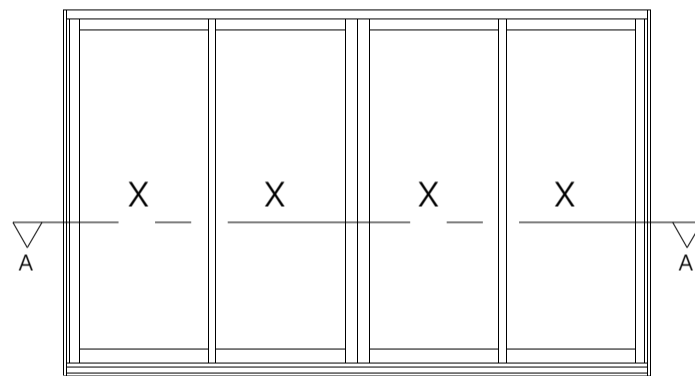

8x30 P/HEAD POSI S/S SCREW
STPPS830

HANDLE CATCH & KEEP
EHKEEP

STOPPER WITH SCREW
VS001P
+STPPS820

NON-RETURN VALVE
EHVALVE

ROLLER ONLY
EHROLL

FINPILE
FP67900300FG

CHANNEL H33
JC15005
6.38mm

XX HORIZONTAL WINDOW ASSEMBLY

SECTION A-A

SECTION B-B

XXXX HORIZONTAL WINDOW ASSEMBLY

SECTION A-A

DRAWINGS ARE NOT TO SCALE