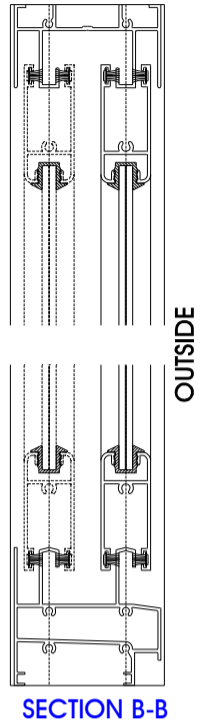

PROFILES

ELITE FRAME HEAD
W31079

ELITE FRAME SILL
W55169

ELITE SASH TOP & BOTTOM
W31082

ELITE FRAME JAMB
W31080

ELITE INTERLOCKER
W55168

ELITE HEAVY DUTY INTERLOCKER
W55167

ELITE LOCK STILE
W55166

ELITE MEETING STILE ADAPTOR
W31082

HARDWARE

HANDLE
EH01NAT - NATURAL
EH01PWT - WHITE
EH01PBK - BLACK

ROLLER HOUSING
EHHOUSE

MINI FLUSH PULL HANDLE
EH254PBK - BLACK
EH254PWT - WHITE

CAM CATCH
EHCCATCH

DRAFT EXCLUDER
ANTI LIFT
ALS005P

8x30 P/HEAD POSI S/S SCREW
STPPS830

HANDLE CATCH & KEEP
EHKEEP

STOPPER WITH SCREW
VS001P
+STPPS820

NON-RETURN VALVE
EHVALVE

ROLLER ONLY
EHROLL

FINPILE
FP67900300FG

CHANNEL H33
JC15005
6.38mm

XX HORIZONTAL WINDOW ASSEMBLY

SECTION A-A

SECTION B-B

XXXX HORIZONTAL WINDOW ASSEMBLY

SECTION A-A

DRAWINGS ARE NOT TO SCALE