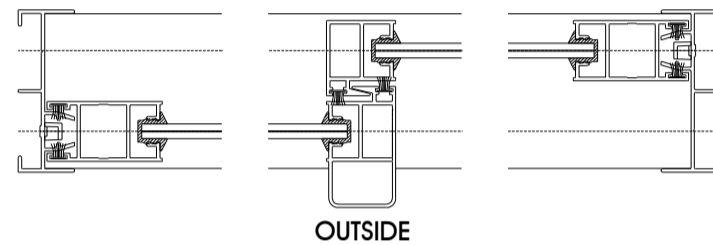

8x30 P/HEAD POSI S/S SCREW
STPPS830

HANDLE CATCH & KEEP
EHKEEP

STOPPER WITH SCREW
VS001P
+STPPS820

NON-RETURN VALVE
EHVALVE

ROLLER ONLY
EHROLL

FINPILE
FP67900300FG

CHANNEL H33
JC15005
6.38mm

XX HORIZONTAL WINDOW ASSEMBLY

SECTION A-A

SECTION B-B

XXXX HORIZONTAL WINDOW ASSEMBLY

SECTION A-A

DRAWINGS ARE NOT TO SCALE