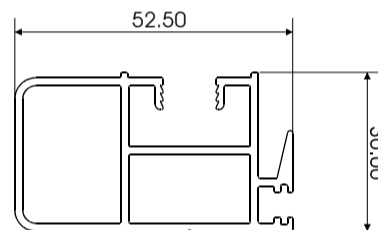

PROFILES

ELITE FRAME HEAD
W31079

ELITE FRAME SILL
W55169

ELITE SASH TOP & BOTTOM
W31082

ELITE FRAME JAMB
W31080

ELITE INTERLOCKER
W55168

ELITE HEAVY DUTY INTERLOCKER
W55167

ELITE LOCK STILE
W55166

ELITE MEETING STILE ADAPTOR
W31082

HARDWARE

HANDLE
EH01NAT - NATURAL
EH01PWT - WHITE
EH01PBK - BLACK

ROLLER HOUSING
EHHOUSE

MINI FLUSH PULL HANDLE
EH254PBK - BLACK
EH254PWT - WHITE

CAM CATCH
EHCCATCH

DRAFT EXCLUDER
ANTI LIFT
ALS005P

8x30 P/HEAD POSI S/S SCREW
STPPS830

HANDLE CATCH & KEEP
EHKEEP

STOPPER WITH SCREW
VS001P
+STPPS820

NON-RETURN VALVE
EHVALVE

ROLLER ONLY
EHROLL

FINPILE
FP67900300FG

CHANNEL H33
JC15005
6.38mm

XX HORIZONTAL WINDOW ASSEMBLY