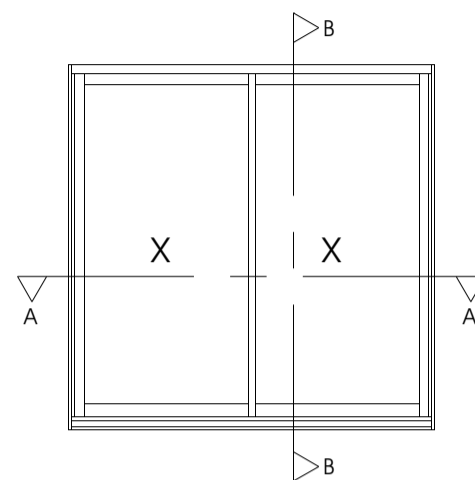

8x30 P/HEAD POSI S/S SCREW
STPPS830

HANDLE CATCH & KEEP
EHKEEP

STOPPER WITH SCREW
VS001P
+STPPS820

NON-RETURN VALVE
EHVALVE

ROLLER ONLY
EHROLL

FINPILE
FP67900300FG

CHANNEL H33
JC15005
6.38mm

XX HORIZONTAL WINDOW ASSEMBLY

SECTION A-A

SECTION B-B

XXXX HORIZONTAL WINDOW ASSEMBLY

SECTION A-A

DRAWINGS ARE NOT TO SCALE