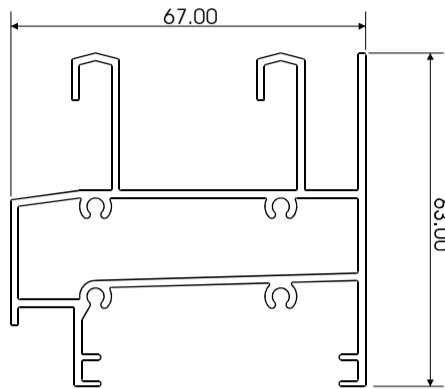

PROFILES

ELITE FRAME HEAD
W31079

ELITE FRAME SILL
W55169

ELITE SASH TOP & BOTTOM
W31082

ELITE FRAME JAMB
W31080

ELITE INTERLOCKER
W55168

ELITE HEAVY DUTY INTERLOCKER
W55167

ELITE LOCK STILE
W55166

ELITE MEETING STILE ADAPTOR
W31082

HARDWARE

HANDLE
EH01NAT - NATURAL
EH01PWT - WHITE
EH01PBK - BLACK

ROLLER HOUSING
EHHOUSE

MINI FLUSH PULL HANDLE
EH254PBK - BLACK
EH254PWT - WHITE

CAM CATCH
EHCCATCH

DRAFT EXCLUDER
ANTI LIFT
ALS005P

8x30 P/HEAD POSI S/S SCREW
STPPS830

HANDLE CATCH & KEEP
EHKEEP

STOPPER WITH SCREW
VS001P
+STPPS820

NON-RETURN VALVE
EHVALVE

ROLLER ONLY
EHROLL

FINPILE
FP67900300FG

CHANNEL H33
JC15005
6.38mm

XX HORIZONTAL WINDOW ASSEMBLY

SECTION A-A

SECTION B-B

XXXX HORIZONTAL WINDOW ASSEMBLY

SECTION A-A

DRAWINGS ARE NOT TO SCALE