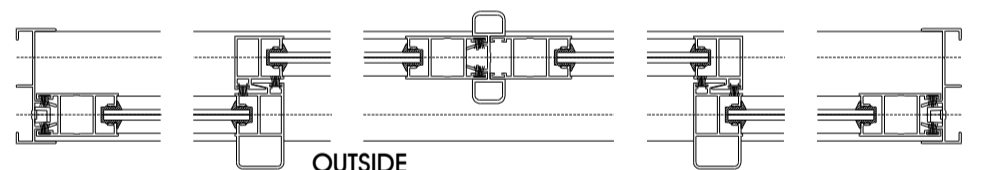

8x30 P/HEAD POSI S/S SCREW
STPPS830

HANDLE CATCH & KEEP
EHKEEP

STOPPER WITH SCREW
VS001P
+STPPS820

NON-RETURN VALVE
EHVALVE

ROLLER ONLY
EHROLL

FINPILE
FP67900300FG

CHANNEL H33
JC15005
6.38mm

XX HORIZONTAL WINDOW ASSEMBLY

SECTION A-A

SECTION B-B

XXXX HORIZONTAL WINDOW ASSEMBLY

SECTION A-A

DRAWINGS ARE NOT TO SCALE