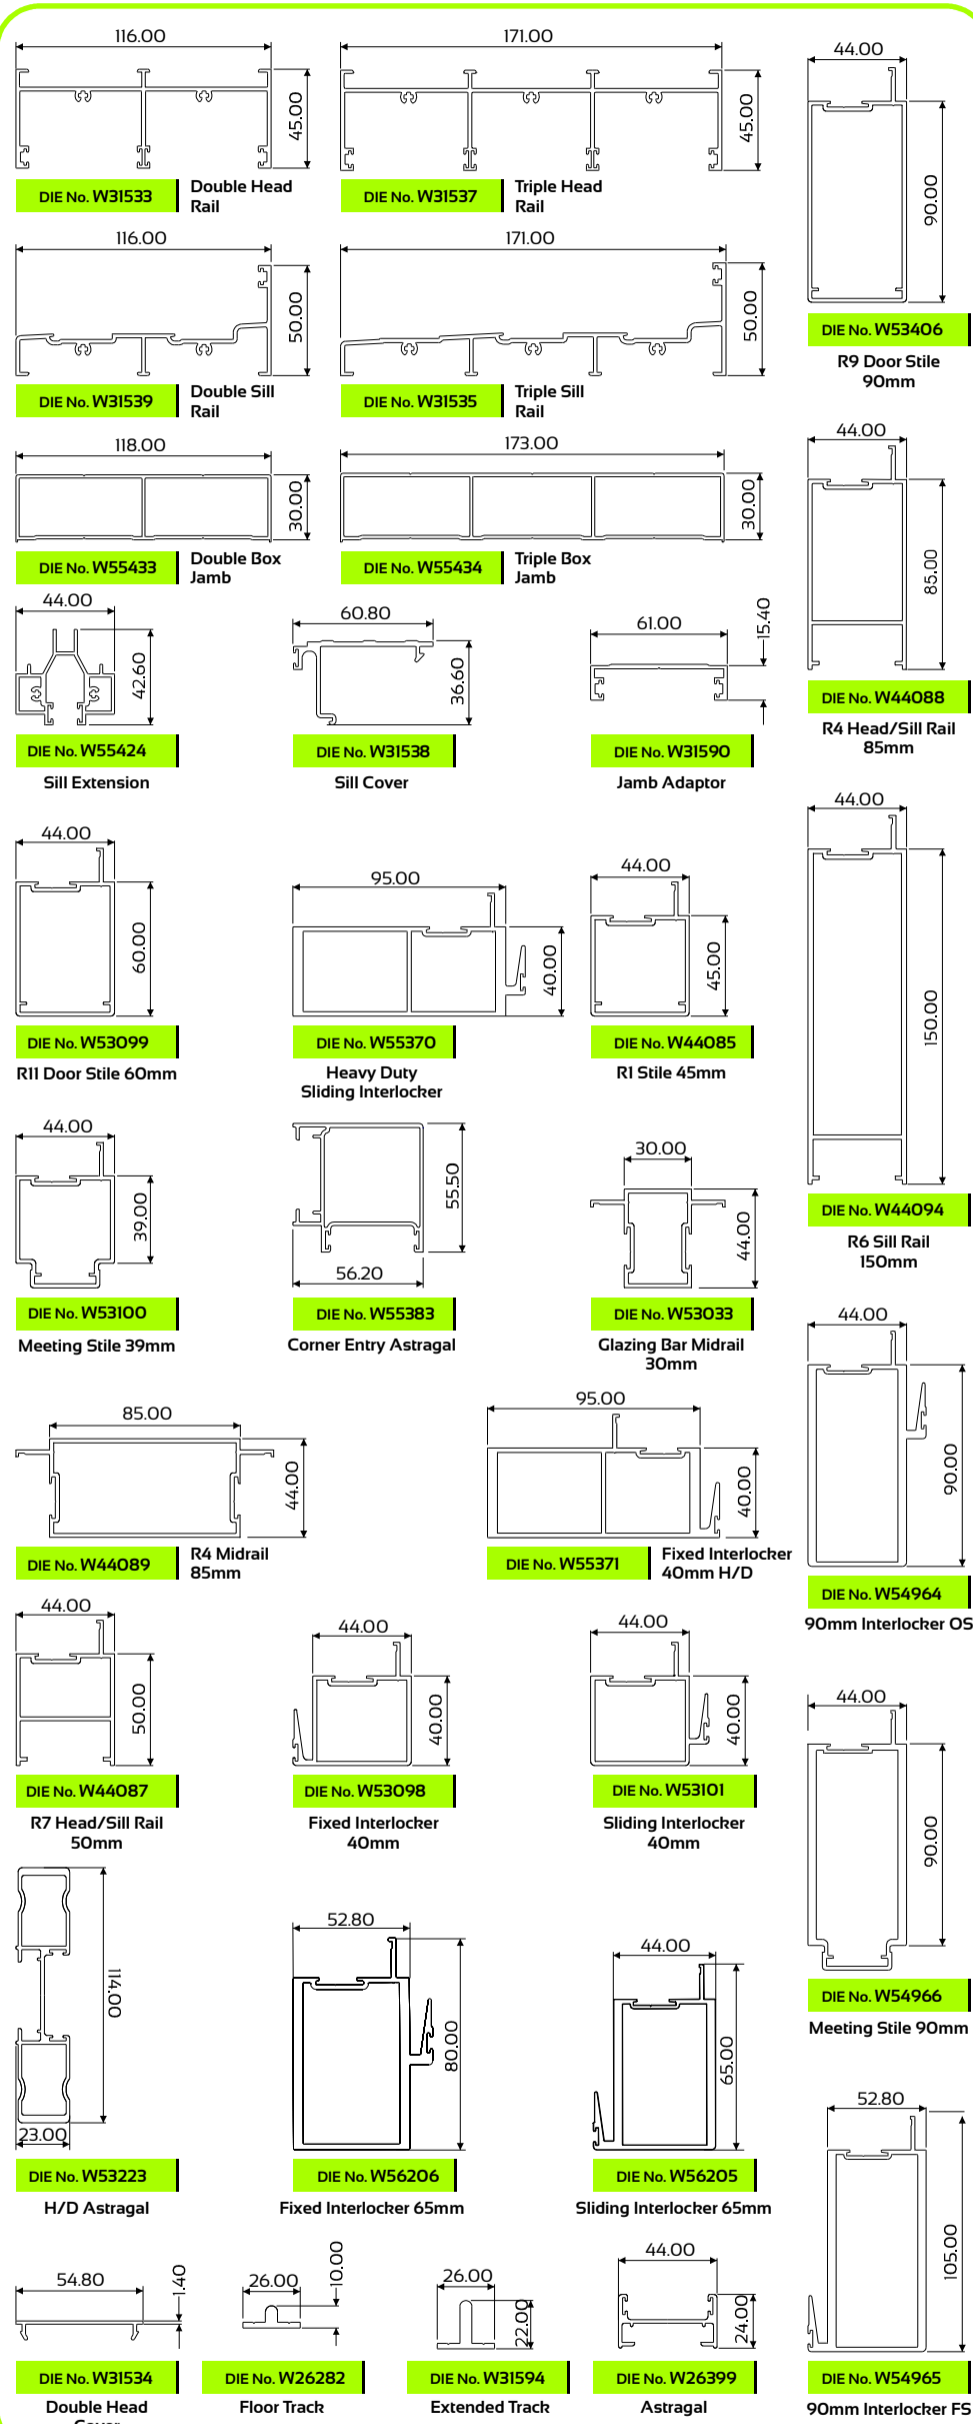

2 Panel Configuration

SECTION A-A
Section not to scale

3 Panel Multi Slide Configuration

SECTION A-A
Section not to scale

Disclaimer: The right to make alterations is reserved.

Please refer to system manual for additional information